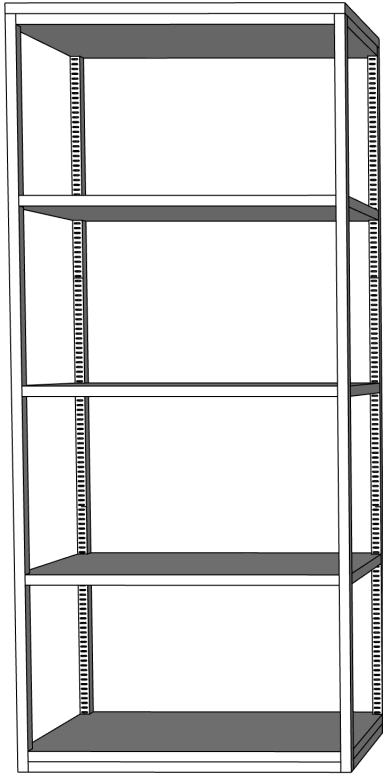

36" w x 18" d (base) 9" (top) x 52" h

Ballet Bar Large

**STYLE# BB20-MOD-BB02**

48" w x 18" d (base) 9" (top) x 52" h

Ballet Bar Small - footed base

**STYLE# BB20-MOD-BB03**

36" w x 18" d (base) 9" (top) x 52" h

Ballet Bar Large - footed base

**STYLE# BB20-MOD-BB04**

48" w x 18" d (base) 9" (top) x 52" h

16" w x 16" d x 72" h

Etagere/Tower #2

**STYLE# BB20-MOD-ET02**

16" w x 16" d x 60" h

Etagere/Tower #3

**STYLE# BB20-MOD-ET03**

16" w x 16" d x 48" h

Etagere/Tower #4

**STYLE# BB20-MOD-ET04**

16" w x 32" d x 72" h

Etagere/Tower #5

**STYLE# BB20-MOD-ET05**

16" w x 32" d x 60" h

Etagere/Tower #6

**STYLE# BB20-MOD-ET06**

16" w x 32" d x 48" h