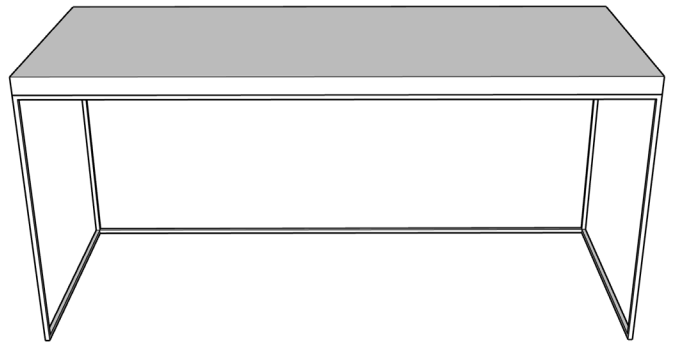

## FIXTURE CAPACITY

Folded 208 UNITS

Hanging 96 UNITS

Total 304 UNITS

150 SQ. FT

**BERNSTEIN**  
STACKER

Rectangular Nested Table

**STYLE# BB20-STKR-T01**

60" w x 30" d x 22" h  
(2" Wood Top)

Rectangular Table

**STYLE# BB20-STKR-T02**

72" w x 30" d x 32" h  
(2" Wood Top)

Round Table

**STYLE# BB20-STKR-T03**

36" round 32" h  
(2" Wood Top)

Round Table

**STYLE# BB20-STKR-T04**

48" round 32" h  
(2" Wood Top)

Round Table

**STYLE# BB20-STKR-T05**

60" round 32" h  
(2" Wood Top)

Ballet Bar Small

**STYLE# BB20-STKR-BB01**

36" w x 12" d x 52" h