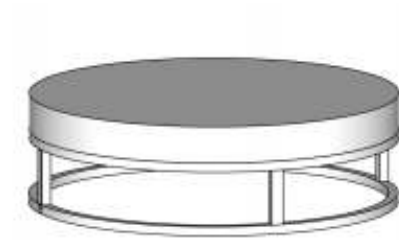

Rectangular Riser #3

**STYLE# BB20-STKR-R06**

14" w x 30" d x 6" h

Round Riser #1

**STYLE# BB20-STKR-R01**

10" dia x 6" h

Round Riser #2

**STYLE# BB20-STKR-R02**