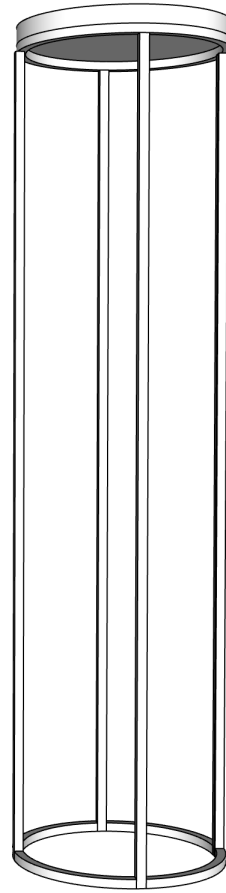

60" w x 30" d x 22" h  
(2" Wood Top)

Rectangular Table

**STYLE# BB20-STKR-T02**

72" w x 30" d x 32" h  
(2" Wood Top)

Round Table

**STYLE# BB20-STKR-T03**

36" round 32" h  
(2" Wood Top)

Round Table

22" w x 16" d x 22" h  
(2" Wood Top)

Rectangular Ottoman

**STYLE# BB20-STKR-O04**

36" w x 16" d x 18" h  
(3" foam cushion)

Square Ottoman

**STYLE# BB20-STKR-O03**

16" x 16" square x 18"  
(3" foam cushion)

Round Pedestal #3

**STYLE# BB20-STKR-P03**

12" dia x 48" h

Square Pedestal

**STYLE# BB20-STKR-P04**

12" w x 12" d x 36" h

Square Pedestal #2

**STYLE# BB20-STKR-P05**

12" w x 12" d x 42" h

Square Pedestal #3

**STYLE# BB20-STKR-P04**

12" w x 12" d x 48" h

Round Platform

**STYLE# BB20-STKR-PL01**

48" dia x 26" h

Round Platform #2