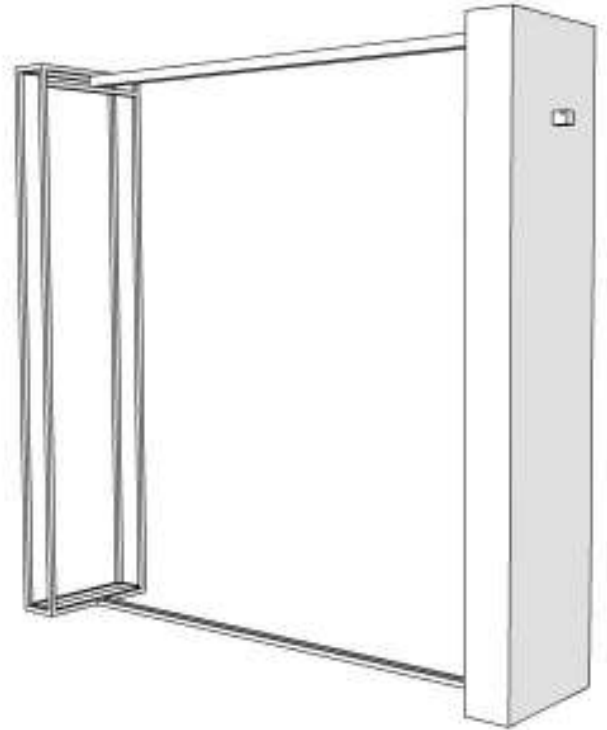

60" w x 30" d x 22" h  
(2" Wood Top)

Rectangular Table

**STYLE# BB20-STKR-T02**

72" w x 30" d x 32" h  
(2" Wood Top)

Round Table

**STYLE# BB20-STKR-T03**

36" round 32" h  
(2" Wood Top)

Round Table

**STYLE# BB20-STKR-T04**

48" round 32" h  
(2" Wood Top)

Round Table

**STYLE# BB20-STKR-T05**

60" round 32" h  
(2" Wood Top)

Ballet Bar Small

**STYLE# BB20-STKR-BB01**

36" w x 12" d x 52" h

Ballet Bar Large

**STYLE# BB20-STKR-BB02**

48" w x 12" d x 52" h

Cube 1

**STYLE# BB20-STKR-C01**

12" w x 10" d x 4" h

Cube 2

**STYLE# BB20-STKR-C02**

12" w x 10" d x 10" h

Cube 3

**STYLE# BB20-STKR-C03**

12" w x 10" d x 16" h

Cube 4

**STYLE# BB20-STKR-C04**

12" w x 10" d x 20" h

Riser 1