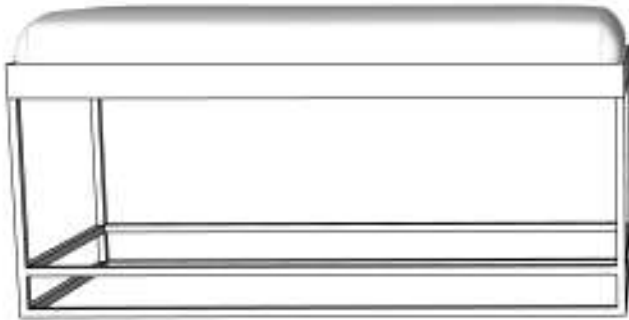

Rectangular Ottoman

STYLE# BB20-STKR-O04

36" w x 16" d x 18" h
(3" foam cushion)