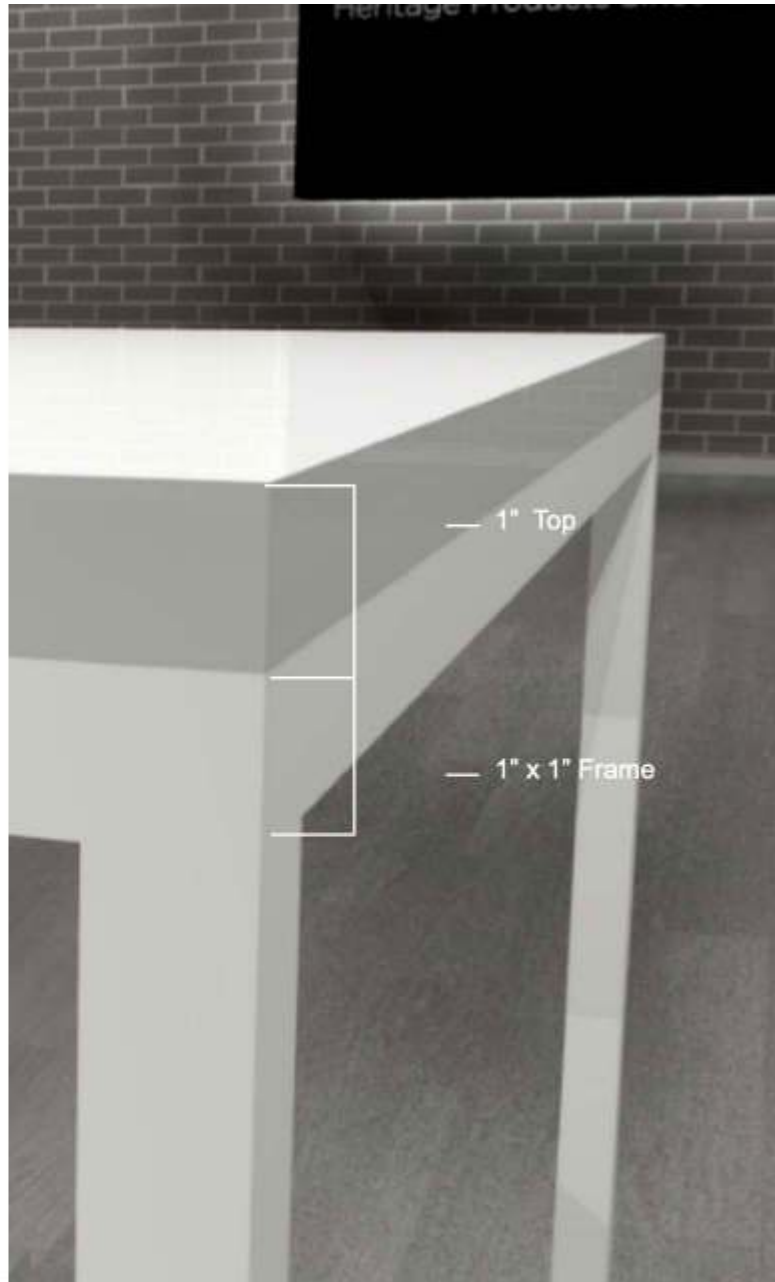

Rectangular Table

**STYLE# BB20-MOD-T04**

60" w x 30" d x 22" h

Rectangular Table

**STYLE# BB20-MOD-T05**

72" w x 30" d x 32" h

Ballet Bar Small

**STYLE# BB20-MOD-BB01**

36" w x 18" d (base) 9" (top) x 52" h

Ballet Bar Large

**STYLE# BB20-MOD-BB02**

48" w x 18" d (base) 9" (top) x 52" h

Ballet Bar Small - footed base

**STYLE# BB20-MOD-BB03**

36" w x 18" d (base) 9" (top) x 52" h