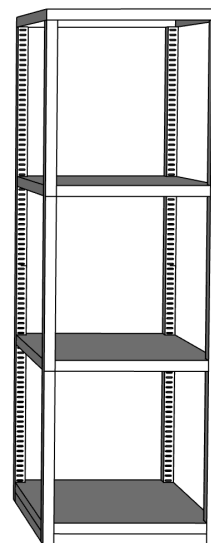

40" w x 40" d x 32" h

Square Table - Open

**STYLE# BB20-MOD-T02**

40" w x 40" d x 32" h

Square Table - 2nd Tier

**STYLE# BB20-MOD-T03**

24" w x 24" d x 18" h

Round Table

36" w x 18" d (base) 9" (top) x 52" h

Ballet Bar Large

**STYLE# BB20-MOD-BB02**

48" w x 18" d (base) 9" (top) x 52" h

Ballet Bar Small - footed base

**STYLE# BB20-MOD-BB03**

36" w x 18" d (base) 9" (top) x 52" h

Ballet Bar Large - footed base

**STYLE# BB20-MOD-BB04**

48" w x 18" d (base) 9" (top) x 52" h

16" w x 16" d x 72" h

Etagere/Tower #2

**STYLE# BB20-MOD-ET02**

16" w x 16" d x 60" h

Etagere/Tower #3

**STYLE# BB20-MOD-ET03**

16" w x 16" d x 48" h

Etagere/Tower #4