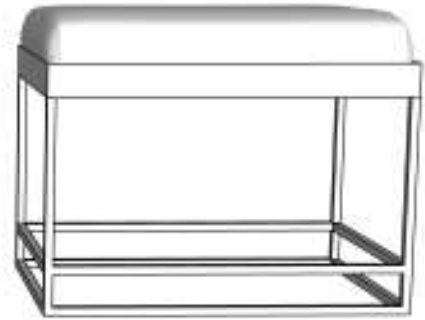

Riser 4

**STYLE# BB20-STKR-C08**

12" w x 10" d x 20" h

Bench

**STYLE# BB20-STKR-B01**

36" w x 16" d x 22" h  
(2" Wood Top)

Small Bench

**STYLE# BB20-STKR-B02**

22" w x 16" d x 22" h  
(2" Wood Top)

Rectangular Ottoman

**STYLE# BB20-STKR-O04**

36" w x 16" d x 18" h  
(3" foam cushion)

Square Ottoman

**STYLE# BB20-STKR-O03**

16" x 16" square x 18"  
(3" foam cushion)