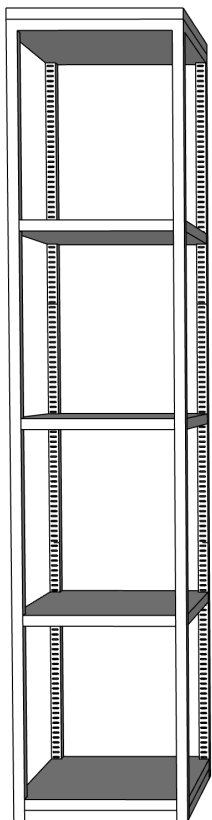

Etagere/Tower #1

STYLE# BB20-MOD-ET01

16" w x 16" d x 72" h