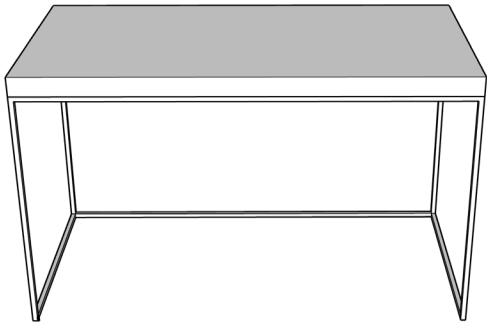

## FIXTURE CAPACITY

Folded 208 UNITS

Hanging 96 UNITS

Total 304 UNITS

150 SQ. FT

**BERNSTEIN**  
STACKER

Rectangular Nested Table

**STYLE# BB20-STKR-T01**

60" w x 30" d x 22" h  
(2" Wood Top)

Rectangular Table

**STYLE# BB20-STKR-T02**

72" w x 30" d x 32" h  
(2" Wood Top)

Round Table

**STYLE# BB20-STKR-T03**

36" round 32" h  
(2" Wood Top)

Round Table

**STYLE# BB20-STKR-T04**

48" round 32" h  
(2" Wood Top)

Round Table

**STYLE# BB20-STKR-T05**

60" round 32" h  
(2" Wood Top)

Ballet Bar Small

**STYLE# BB20-STKR-BB01**

36" w x 12" d x 52" h