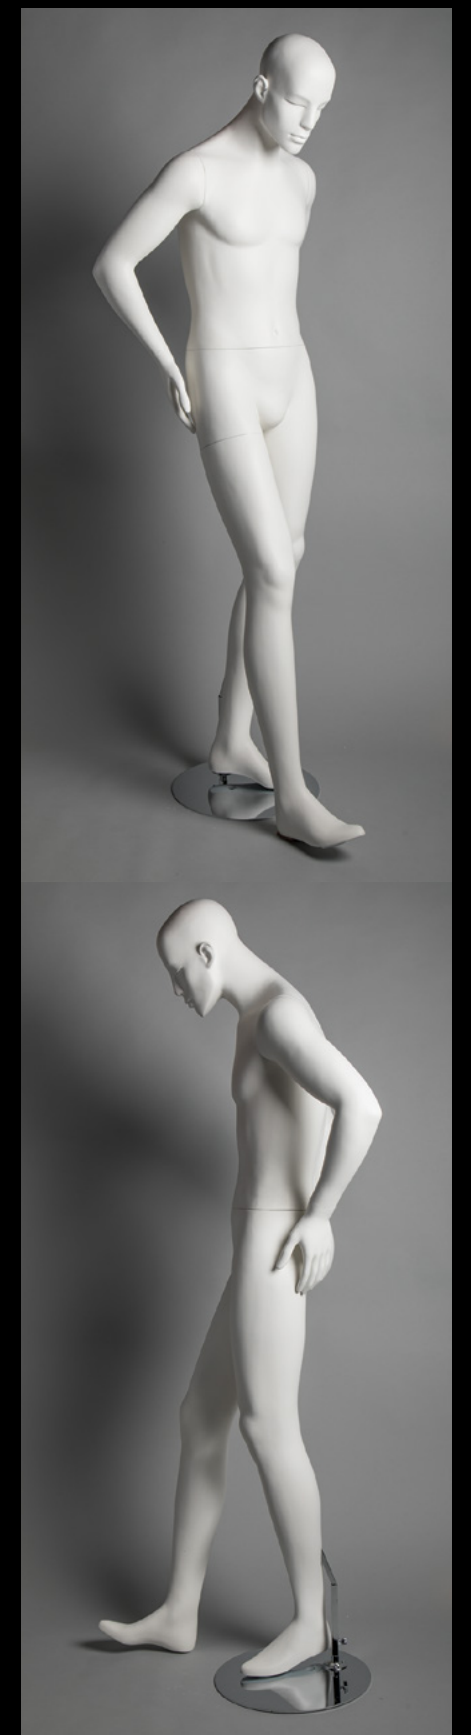

heartbreaker

BERNSTEIN
DISPLAY

LIFESTYLE
+ VIAGGIO

MANNEQUINS
FORMS
FIXTURES
TEXTILES
DECORATIVES

EST
1917

Heartbreaker evokes an attitude and style with subtle, playful poses. Stylized features are unique to this collection and enhance the flirtatious gestures of each character in the Heartbreaker series. Male and female figures can be used alone or partnered in groups to tell the story of this romantic collection. Custom finishes and head styles are available to suit your brand.

heartbreaker

FEMALE POSE 1
ITEM# HB-F1C

Measurements:
Height 71"
Bust 32-1/2"
Waist 23-3/4"
Hip 34-1/4"
Footprint 9-1/2"
Heel 4"

heartbreaker

FEMALE POSE 2
ITEM# HB-F2C

Measurements:
Height 71"
Bust 32-1/2"
Waist 23-3/4"
Hip 34-1/4"
Footprint 9-1/2"
Heel 4"

heartbreaker

FEMALE POSE 3
ITEM# HB-F3C

Measurements:
Height 71"
Bust 32-1/2"
Waist 23-3/4"
Hip 34-1/4"
Footprint 9-1/2"
Heel 4"

heartbreaker

FEMALE POSE 4
ITEM# HB-F4C

Measurements:
Height 71"
Bust 32-1/2"
Waist 23-3/4"
Hip 34-1/4"
Footprint 9-1/2"
Heel 4"

heartbreaker

FEMALE POSE 5
ITEM# HB-F5C

Measurements:
Height 71"
Bust 32-1/2"
Waist 23-3/4"
Hip 34-1/4"
Footprint 9-1/2"
Heel 4"

ALL FEMALE
MANNEQUINS HAVE
REMOVABLE HEELS

heartbreaker

MALE POSE 1
ITEM# HB-M1