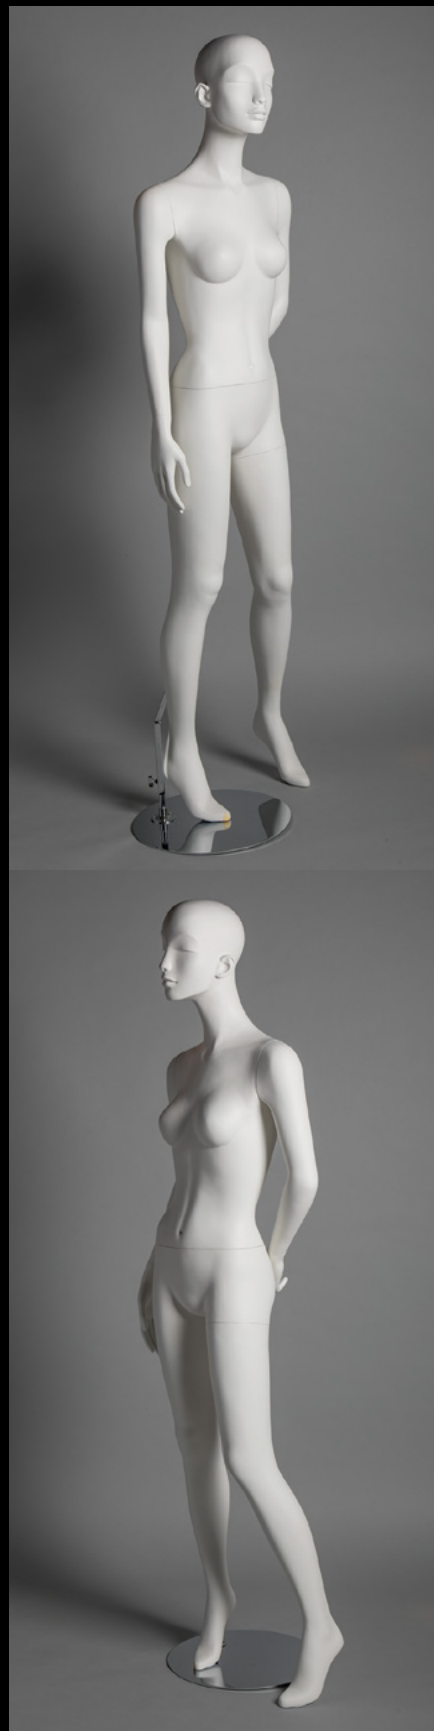

heartbreaker

BERNSTEIN
DISPLAY

LIFESTYLE
+ VIAGGIO

MANNEQUINS
FORMS
FIXTURES
TEXTILES
DECORATIVES

EST
1917

Heartbreaker evokes an attitude and style with subtle, playful poses. Stylized features are unique to this collection and enhance the flirtatious gestures of each character in the Heartbreaker series. Male and female figures can be used alone or partnered in groups to tell the story of this romantic collection. Custom finishes and head styles are available to suit your brand.

heartbreaker

FEMALE POSE 1
ITEM# HB-F1C

Measurements:
Height 71"
Bust 32-1/2"
Waist 23-3/4"
Hip 34-1/4"
Footprint 9-1/2"
Heel 4"

heartbreaker

FEMALE POSE 2
ITEM# HB-F2C

Measurements:
Height 71"
Bust 32-1/2"
Waist 23-3/4"
Hip 34-1/4"
Footprint 9-1/2"
Heel 4"

heartbreaker

FEMALE POSE 3
ITEM# HB-F3C

Measurements:
Height 71"
Bust 32-1/2"
Waist 23-3/4"
Hip 34-1/4"
Footprint 9-1/2"
Heel 4"

heartbreaker

FEMALE POSE 4
ITEM# HB-F4C

Measurements:
Height 71"
Bust 32-1/2"
Waist 23-3/4"
Hip 34-1/4"
Footprint 9-1/2"
Heel 4"

heartbreaker

FEMALE POSE 5
ITEM# HB-F5C

Measurements:
Height 71"
Bust 32-1/2"
Waist 23-3/4"
Hip 34-1/4"
Footprint 9-1/2"
Heel 4"

ALL FEMALE
MANNEQUINS HAVE
REMOVABLE HEELS

heartbreaker

MALE POSE 1
ITEM# HB-M1