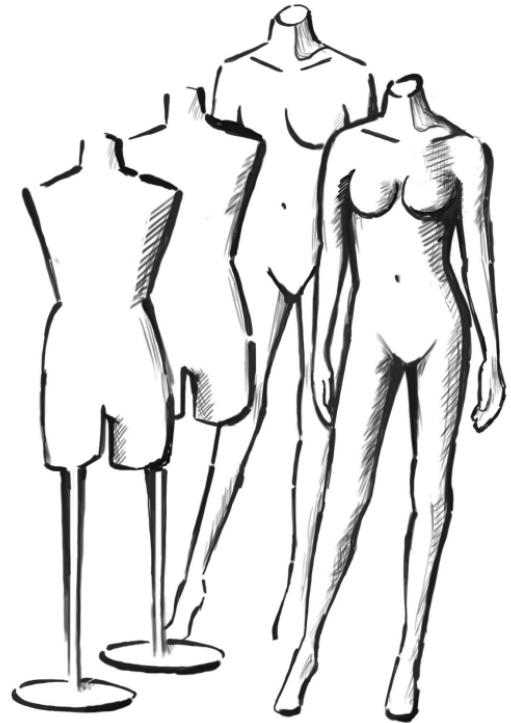

This is BE BERNSTEIN

Female Mannequin

**STYLE# BB20-M01F**

Height 65 1/2"  
Bust 33" 20 1/2"  
Waist 25 1/2"  
Shoe 8-9  
Heel 3 -4"

BodyColor:  
Matte white

Base Color:  
Satin Nickel

Female Mannequin

**STYLE# BB20-M02F**

Height 65 1/2"  
Bust 33"  
Waist 25 1/2"  
Shoe 8-9  
Heel 3 -4"

BodyColor:  
Matte white

Base Color:  
Satin Nickel

Female Plus Mannequin

**STYLE# BB20-M01FP**

Height 65"  
Bust 43"  
Waist 35"  
Hip 43"

BodyColor:  
Matte white

Base Color:  
Satin Nickel

Male Mannequin

**STYLE# BB20-M01M**

Chest 39"  
Waist 31"  
Hip 38"  
Height 67"  
Shoe 10-11

BodyColor:  
Matte white

Base Color:  
Satin Nickel

Male Mannequin

**STYLE# BB20-M02M**

Chest 39"  
Waist 31"  
Hip 38"  
Height 67"  
Shoe 10-11

BodyColor:  
Matte white

Base Color:  
Satin Nickel

Female 3/4 Form

**STYLE# BB20-F02F**

Height	34"
Shoulder	17"
Bust	34"
Waist	23"
Hip	34"